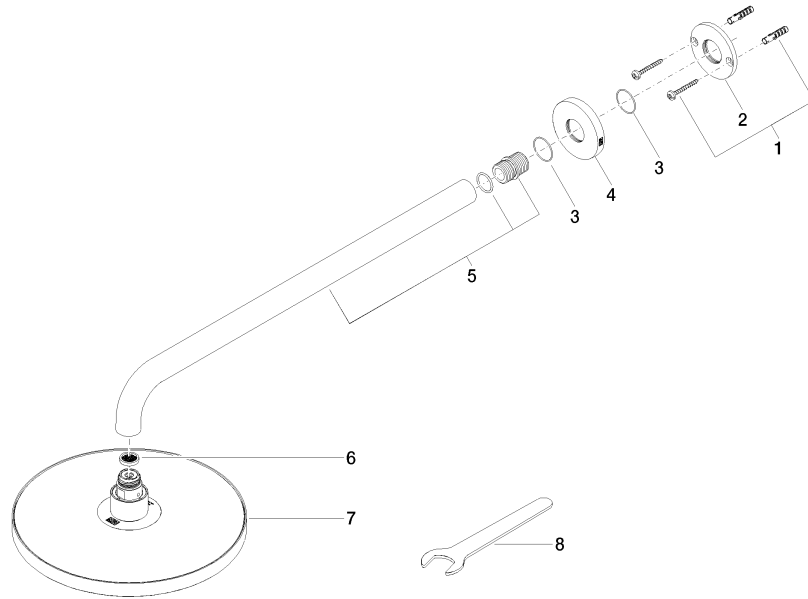

Rain shower with wall fixing 220 mm - Chrome

TARA

28 649 970

- 450mm projection
- rain shower Ø 220 mm
- PURE RAIN, max. flow rate 14 l/min (at 3 bar)
- Function from: 7 l/min
- rosette Ø 60 mm
- 1/2" connection
- with anti-scale system
- quick clearing
- WRAS 1707033

Fits: TARA, LISSÉ, VAIA, META

	Chrome	28 649 970-00
	Brushed Platinum	28 649 970-06
	Platinum	28 649 970-08
	Dark Chrome	28 649 970-19
	Light Gold	28 649 970-26
	Brushed Light Gold	28 649 970-27
	Brushed Durabrass (23kt Gold)	28 649 970-28
	Matte Black	28 649 970-33
	Brushed Bronze	28 649 970-42
	Brushed Champagne (22kt Gold)	28 649 970-46
	Champagne (22kt Gold)	28 649 970-47
	Brushed Chrome	28 649 970-93
	Brushed Dark Platinum	28 649 970-99

Recommended miscellaneous

- Concealed wall elbow -** 35 085 970 90
- max. recess depth 163 mm
 - min. recess depth 90 mm

28 649 970

mm [inches]

Flow rate chart

Certificates

WRAS_2212012. DVGW_DW- LGA_38655.
6517DN0118.

28 649 970

Spare parts list

No.	Item Number	Name	Quantity used	Delivery time
1	04 30 31 032 00 90	fixing set	1	2
2	09 17 20 120 90	holder	1	2
3	09 14 10 150 90	seal	2	2
4	09 27 97 015-00	rosette	1	10
5	90 11 03 070 00-00	pipe	1	10
6	09 23 01 075 90	insert	1	2
7	04 12 05 092 00-00	shower	1	10
8	90 30 09 069 00 90	key	1	2