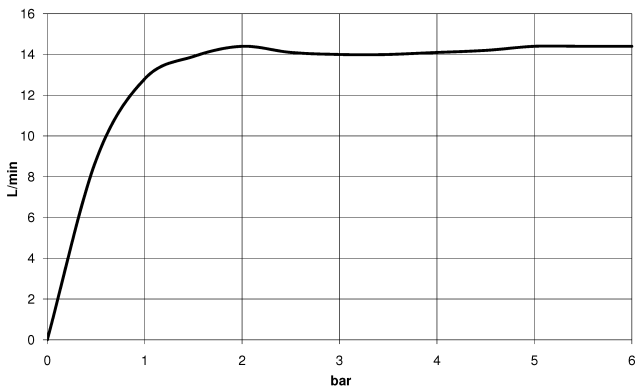

Rain shower with wall fixing 220 mm - Chrome

TARA

28 649 970

- 450mm projection
- rain shower Ø 220 mm
- PURE RAIN, max. flow rate 14 l/min (at 3 bar)
- Function from: 7 l/min
- rosette Ø 60 mm
- 1/2" connection
- with anti-scale system
- quick clearing
- WRAS 1707033

Recommended miscellaneous

- Concealed wall elbow -** 35 085 970 90
- max. recess depth 163 mm
 - min. recess depth 90 mm

28 649 970

mm [inches]

Flow rate chart

Certificates

WRAS_2212012. DVGW_DW- LGA_38655.
6517DN0118.